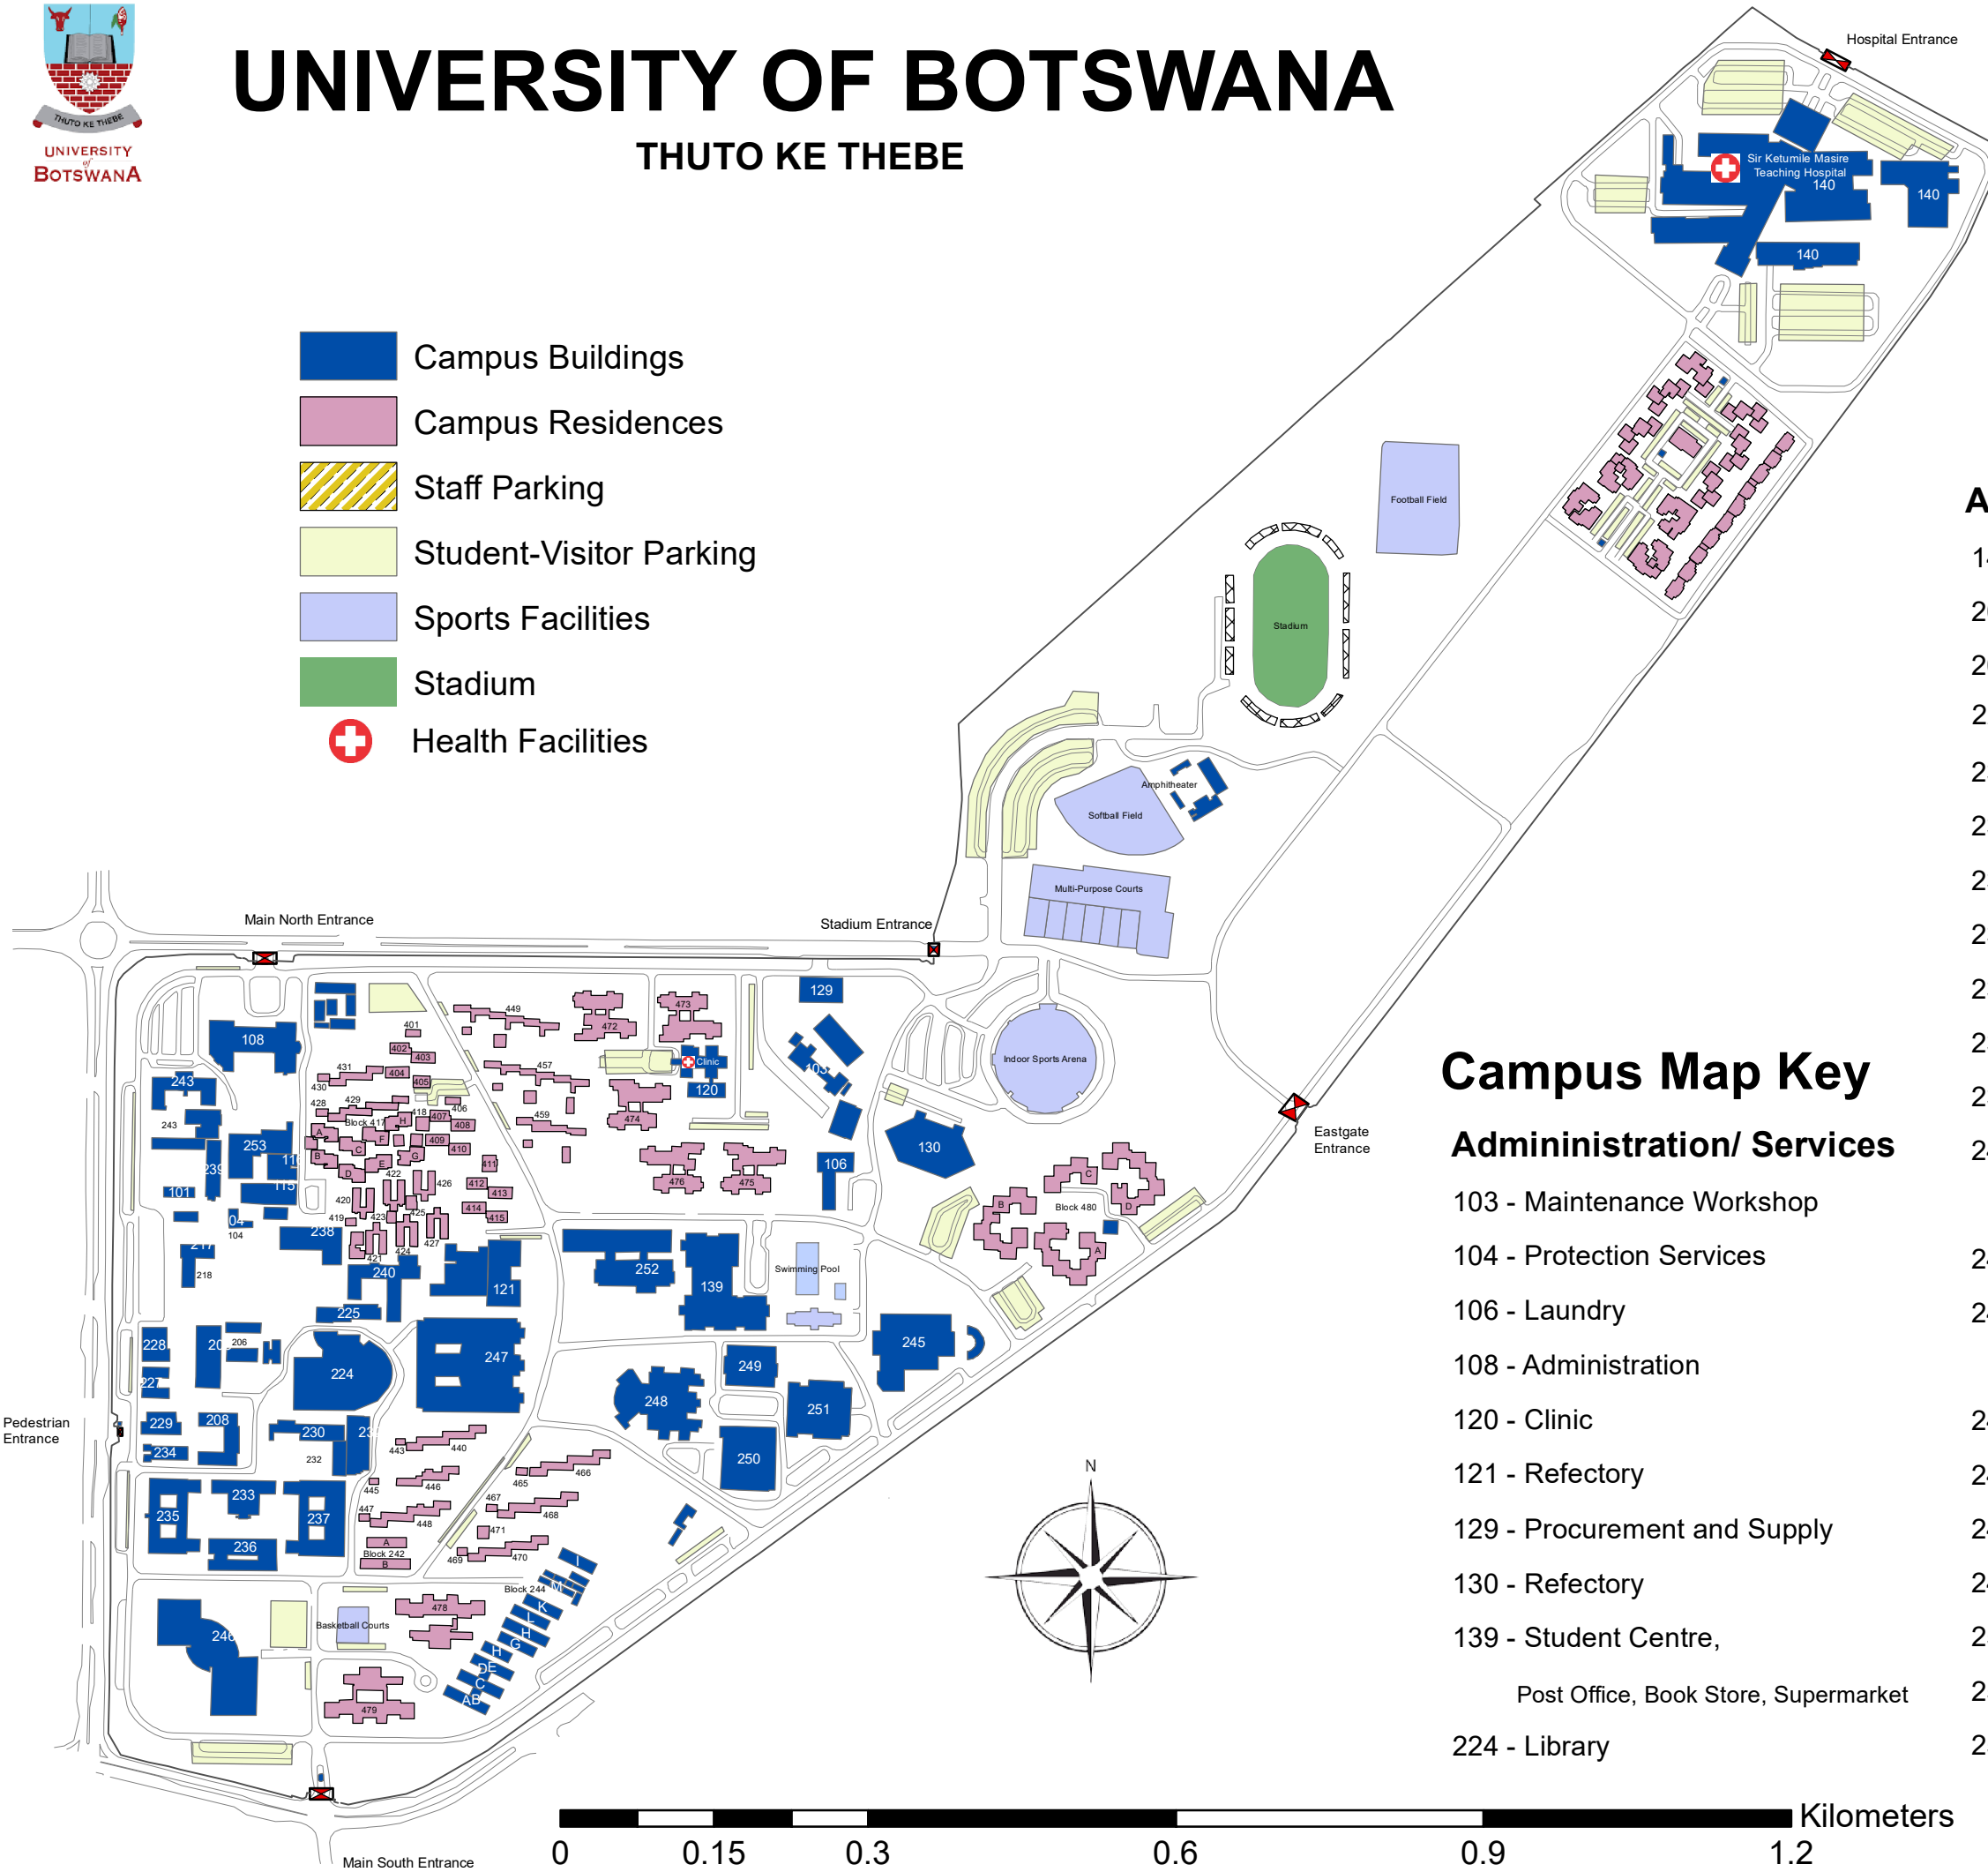

UNIVERSITY OF BOTSWANA

THUTO KE THEBE

-  Campus Buildings
-  Campus Residences
-  Staff Parking
-  Student-Visitor Parking
-  Sports Facilities
-  Stadium
-  Health Facilities

Academic facilities

- 140 - School of Medicine
- 204 - Faculty of Education
- 208 - Physics/ Maths/ Technical Workshop
- 225 - Law Clinic
- 232 - Computer Science
- 233 - Faculty of Science
- 235 - Biology
- 236 - Environmental Science
- 237 - Chemistry
- 238 - Education Technology
- 239 - Faculty of Humanities

Campus Map Key

Administration/ Services

- 103 - Maintenance Workshop
- 104 - Protection Services
- 106 - Laundry
- 108 - Administration
- 120 - Clinic
- 121 - Refectory
- 129 - Procurement and Supply
- 130 - Refectory
- 139 - Student Centre,
Post Office, Book Store, Supermarket
- 224 - Library

- 240 - Faculty of Social Sciences,
Psychology Clinic
- 243 - Centre for Continuing Education
- 245 - Faculty of Business,
Business Clinic
- 246 - Faculty of Health Sciences
- 247 - Multidisciplinary Offices and Classroom Building
- 248 - Faculty of Engineering and Technology
- 249 - Architecture
- 250 - Electrical and Mechanical Workshop
- 251 - Mines, Civil, Electrical and Mechanical Workshop
- 252 - Multidisciplinary Classroom/ Lecture